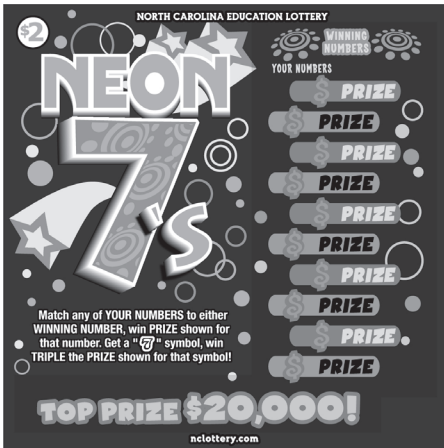

Neon 7's

How to Play

Match any of YOUR NUMBERS to either WINNING NUMBER, win PRIZE shown for that number. Reveal a "7" symbol, win TRIPLE the PRIZE shown for that symbol!

Prize Chart (Game 642)

Prize Amount	Approx. Combined Odds 1 in:*	Total Prizes**
\$20,000	960,000.00	6
\$5,000	640,000.00	9
\$1,000	60,000.00	96
\$500	40,000.00	144
\$100	582.52	9,888
\$50	615.38	9,360
\$30	1,363.64	4,224
\$20	85.71	67,200
\$15	300.00	19,200
\$10	66.67	86,400
\$6	300.00	19,200
\$5	150.00	38,400
\$4	12.50	460,800
\$2	10.71	537,600