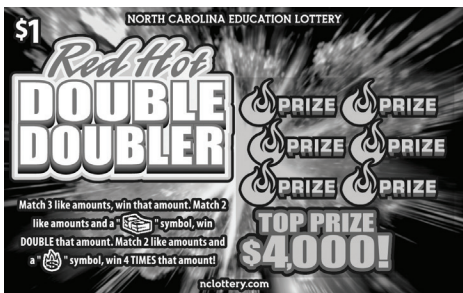

Red Hot Double Doubler

How to Play

Match 3 like amounts, win that amount. Match 2 like amounts and a "🎲" symbol, win DOUBLE that amount. Match 2 like amounts and a "🔥" symbol, win 4 TIMES that amount!

Prize Chart (Game 676)

Prize Amount	Approx. Combined Odds 1 in:*	Total Prizes**
\$4,000	912,000.00	10
\$2,000	2,280,000.00	4
\$1,000	1,140,000.00	8
\$400	304,000.00	30
\$200	80,000.00	114
\$100	4,000.00	2,280
\$80	12,000.00	760
\$50	1,371.43	6,650
\$40	1,333.33	6,840
\$20	240.00	38,000
\$10	120.00	76,000
\$5	300.00	30,400
\$4	75.00	121,600
\$2	12.00	760,000
\$1	10.71	851,200