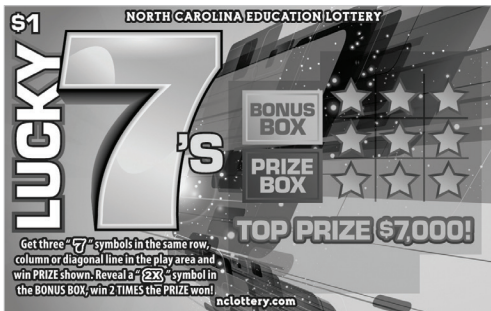

Lucky 7's

How to Play

Get three "7" symbols in the same row, column or diagonal line in the play area and win PRIZE shown. Reveal a "2X" symbol in the BONUS BOX, win 2 TIMES the PRIZE won!

Prize Chart (Game 700)

Prize Amount	Approx. Combined Odds 1 in:*	Total Prizes**
\$7,000	874,285.71	14
\$500	240,000.00	51
\$100	3,529.41	3,468
\$50	2,181.82	5,610
\$40	1,600.00	7,650
\$20	600.00	20,400
\$10	75.00	163,200
\$6	100.00	122,400
\$3	60.00	204,000
\$2	13.04	938,400
\$1	11.11	1,101,600